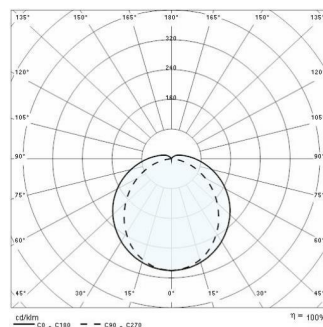

ACRO XS CERTALED

Part number	15-00879
Lampholder:	LED
Light Source:	LED
Wattage:	27 W
Finish:	GR-RAL7035 / Grey RAL7035 / Matt
Insulation class:	I
Degree of protection:	IP65
IK-J-xxIP:	IK08 5J xx5
CRI:	80
Kelvin:	4000
Optic:	SYMMETRIC WIDE REFLECTOR
Luminaire lumen output:	3150 lm
L:	L80
B:	B10
Lifetime:	35000 h

Description

- Weatherproof LED luminaire complete with diffuser, comprising:
- Housing made of fiberglass reinforced polyester
 - Opal PMMA diffuser for optimal light diffusion and a high light uniformity
 - Complete with CERTALED led and integrated driver
 - Stainless steel antivandal clips
 - Quick ceiling fixing bracket (stainless steel)
 - Photometric data measure according to UNI EN 13032-4 and IES LM-79-08

Photometric data

Technical drawings